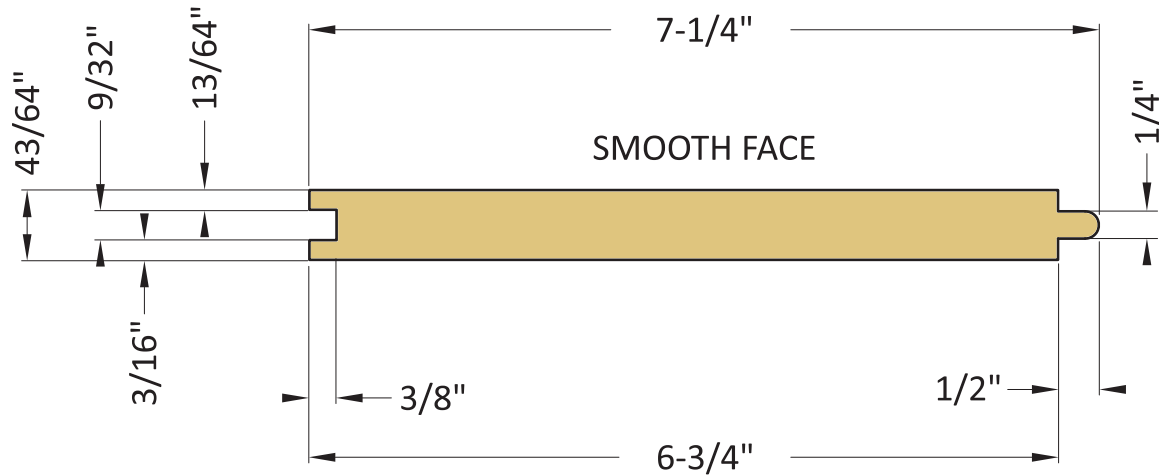

1" x 8" WESTERN RED CEDAR FINELINE

PATTERN: 1 x 8 WESTERN RED
CEDAR FINELINE

DIMENSIONS IN INCHES

REVISION: SEPTEMBER 12, 2023