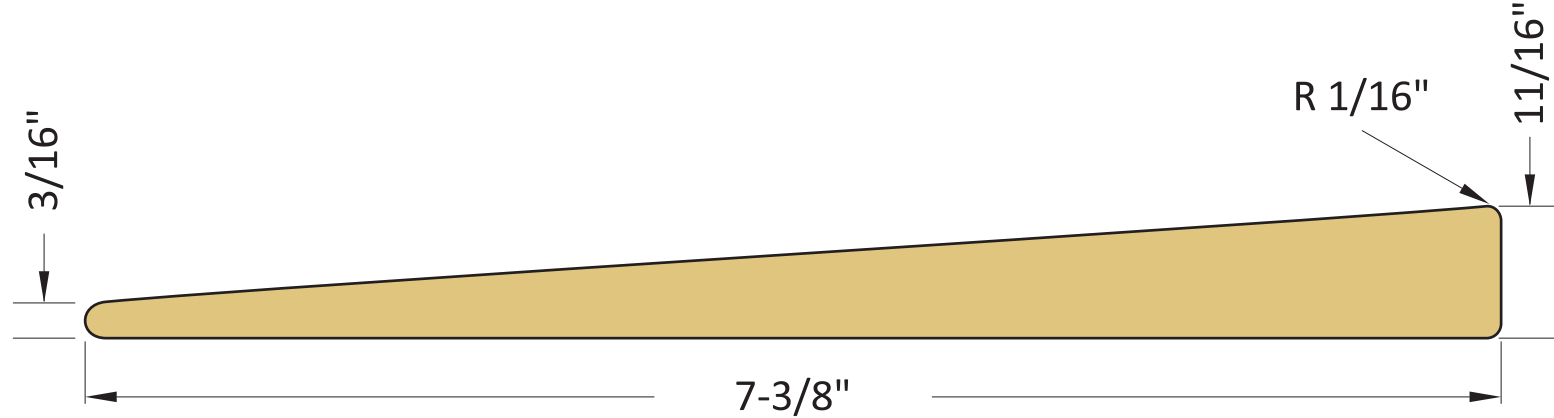

1" x 8" WESTERN RED CEDAR KILN DRIED BEVEL

PATTERN: 1 x 8 WESTERN RED
CEDAR KILN DRIED BEVEL

DIMENSIONS IN INCHES

REVISION: NOVEMBER 9, 2023