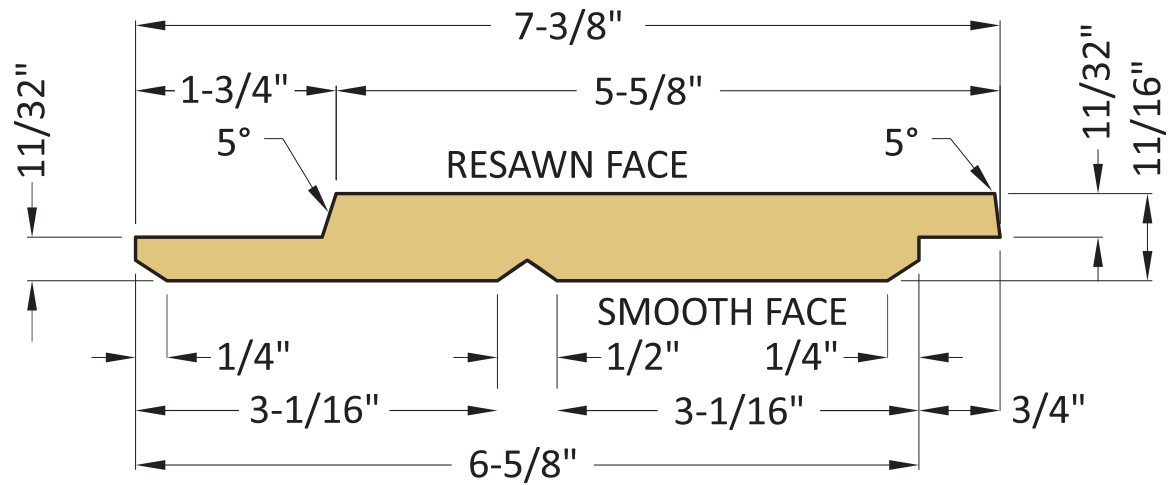

1" x 8" WESTERN RED CEDAR CHANNEL

PATTERN: 1 x 8 WESTERN RED CEDAR CHANNEL

DIMENSIONS IN INCHES

REVISION: SEPTEMBER 12, 2023