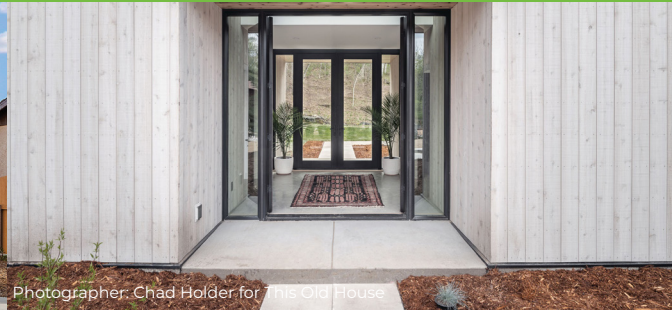

WFP TRUESTYLE® SIDING & SOFFITS
KNOTTY WESTERN RED CEDAR

WFP TRUESTYLE® SIDING & SOFFITS
KNOTTY WESTERN RED CEDAR

WFP TRUESTYLE® Siding & Soffits are Western Forest Product's premium line of high-quality, Western Red Cedar exterior appearance products. Milled in a wide range of lengths and profiles, all boards are high-grade, 100% natural wood products that display a rich, deep beauty and grain, and a silky luster. WFP TRUESTYLE® Siding & Soffits are available in wide range of profiles and can be installed in either direction depending on your design.

WESTERN RED CEDAR

Western Red Cedar grows in a spectrum of hues ranging from a light honey yellow to a deep sienna red, sought after for its warm, rich look and deep, natural luster. The combination of Western Red Cedars grain, texture, and colours creates a naturally luxurious and prestigious product that no man-made material can replicate.

NATURAL WESTERN RED CEDAR SIDING

WFP TRUESTYLE® offers premium natural wood siding, soffits and outdoor living products. The WFP TRUESTYLE brand reflects our commitment to producing quality products and delivering the timeless look natural wood brings to your project.

westernforest.com

Brett Farrow Architect
Matthew Millman | CLB Architects

Photographer: Chad Holder for THIS Old House

T&G SIDING & SOFFITS - WESTERN RED CEDAR

PROFILE	NOMINAL SIZE	ACTUAL SIZE	DRESSING	SEASONING	LENGTHS
V2E	1" x 4"	7/16" x 3 3/8"	Resawn/Smooth	KD	6' - 20'
V2E	1" x 6"	7/16" x 5 3/8"	Resawn/Smooth	KD	6' - 20'
V4E	1" x 4"	11/16" x 3 3/8"	Resawn/Smooth	KD	6' - 20'
V4E	1" x 6"	11/16" x 5 3/8"	Resawn/Smooth	KD	6' - 20'